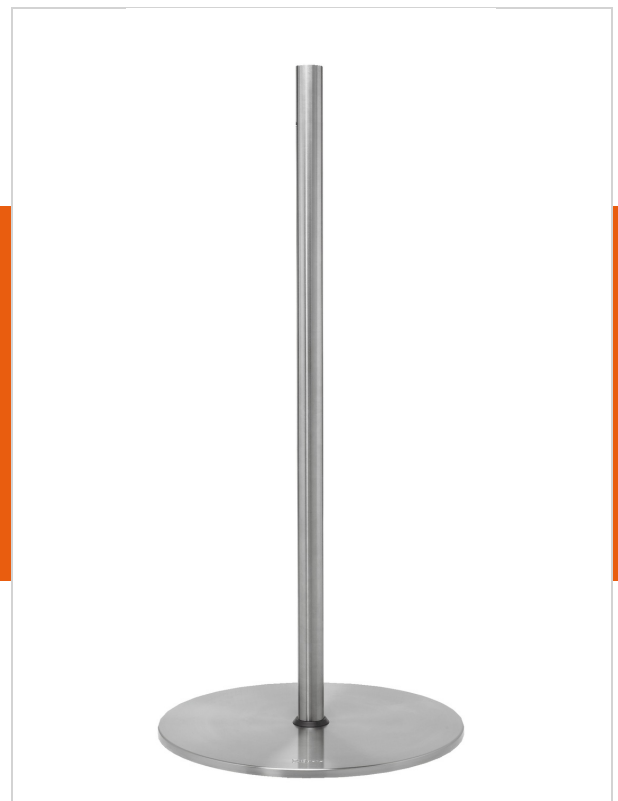

## PFF 1550 Display floor stand

Article number (SKU) 7321554  
Colour Stainless Steel

### Key Benefits

- Stylish design
- Easy to install
- Cables fully concealed
- Suitable for video conferencing
- TÜV certified

The PFF 1550 flat display floor stand is a part of the modular system which enables you to create your own floor solution for LCD/Plasma TV's.

The PFF 1550 is a stylish brushed stainless steel flat display floor stand which can be used in many different locations like; boardrooms, hotel lobby's, retail shops, custom install showrooms, car showrooms, shows and exhibitions. A turn and tilt unit (PFA 9001/9002) needs to be added followed by your choice of universal LCD/Plasma interface (FAU 3125/3150), depending on the display.