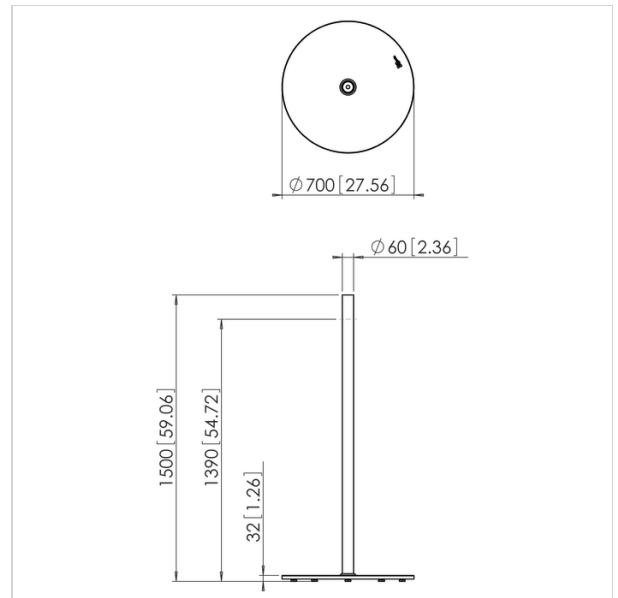

PFF 1550 Display floor stand

Article number (SKU) 7321554
Colour Stainless Steel

Key Benefits

- Stylish design
- Easy to install
- Cables fully concealed
- Suitable for video conferencing
- TÜV certified

The PFF 1550 flat display floor stand is a part of the modular system which enables you to create your own floor solution for LCD/Plasma TV's.

The PFF 1550 is a stylish brushed stainless steel flat display floor stand which can be used in many different locations like; boardrooms, hotel lobby's, retail shops, custom install showrooms, car showrooms, shows and exhibitions. A turn and tilt unit (PFA 9001/9002) needs to be added followed by your choice of universal LCD/Plasma interface (FAU 3125/3150), depending on the display.