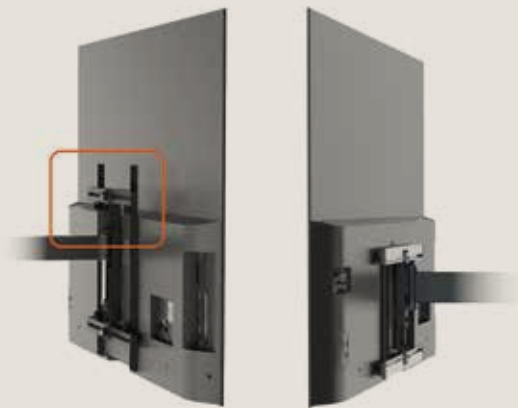

Your beautiful
LG TV now even
more beautiful

LG OLED

TV wall mounts

TV wall mounts especially for LG OLED TVs

Enjoy more with Vogel's

Fits perfectly to the back of
your LG OLED TV

TV's can be fitted to mounts by means of a kind of 'hole pattern' (known as a VESA pattern) on the back of the TV. The back of most LG OLED TVs are different to those of regular TVs. Our adapter is designed to be a seamless fit for this special pattern. This makes your OLED television even more of an eye catcher in your home.

Flexible wall mounts

The [THIN 546](#) is one of the thinnest full-motion wall mount from Vogel's. This TV wall mount ensures that you have the perfect view of your OLED TV from anywhere in the room. Simply turn the TV towards you, to any desired position.

Motorised wall mounts

Discover the specific qualities of the motorized full motion OLED TV wall mounts.

The [MotionMount \(NEXT 7356\)](#) wall mount automatically turns towards you, up to 120 degrees, wherever you sit in the room. This motorised wall mount can be operated through the TV remote control or app. As soon as you switch on your TV, the MotionMount moves to your preset viewing position in one smooth movement. When you turn off the TV, the OLED TV and the MotionMount gracefully move back against the wall. A lot of thought has also gone into concealing the cables, particularly at the back of the TV, so that your OLED television will be even more of an eye-catcher in your home.

Exclusive for LG Signature Vogel's developed the full motion motorised TV wall mount [NEXT 7555](#).

This wall mount is especially designed for the LG Signature TV with a striking design aimed to bring you the best viewing and listening experience. This motorised TV can be operated via app or your remote control. You can easily turn your tv in the ideal viewing position and extend it up to 72cm. And the patented Screen Protection System avoids your LG Wallpaper to bump into the wall. (SPS®)