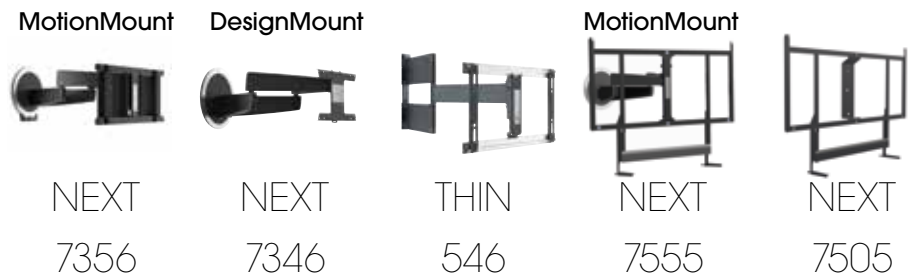

PRODUCT DETAILS

	MotionMount NEXT 7356	DesignMount NEXT 7346	THIN 546	MotionMount NEXT 7555	MotionMount NEXT 7505
Suitable for LG Signature	✓	✓	✓	LG Signature W7/W8/W9	LG Signature W7/W8/W9
Motorized wall mount	✓			✓	
Automatic turn & app-controlled	✓			✓	
Turn TV up to	120°	120°	180°	120°	
Control via TV remote control	auto home			auto home	
Screen Protection System (SPS®)	✓	✓		✓	
Smart Movement Mechanism (SMM®)		✓			
Cable Inlay System (CIS®)	✓	✓	✓	✓	
Premium Cable Management Cable (wall) cover plate, cable sleeve, integrated cable fingers (4 pieces)	✓				cable sleeve only
Display size (range in inch)	40 - 65	40 - 65	40 - 65	65	65
Max. TV weight (kg)	30	30	30	18	18
Extends from the wall up to (cm)	72	72	63	72	
Max. VESA	400 x 200	400 x 200 (fixed) 300 x 200 (fixed)	400 x 200	non VESA	non VESA

Visit for more information [Vogels.com](https://www.vogels.com)

Vogel's Products BV
Eindhoven, The Netherlands
[Vogels.com](https://www.vogels.com)