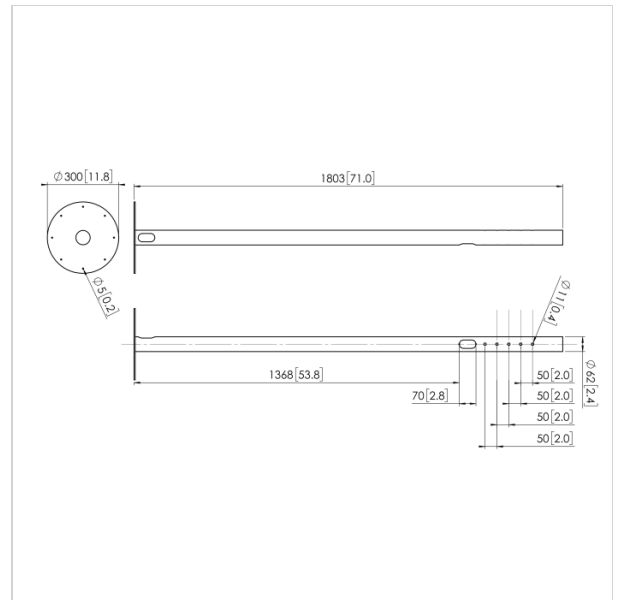

## PFA 9011 Display floor mounting stand

Article number (SKU) 7390114  
Colour Silver

The PFA 9011 flat display fixed floor stand can be used to mount a LCD/Plasma display on the floor (in combination with other modular parts).

The PFA 9011 flat display fixed floor stand is part of a modular system which enables you to create your own floor mounting solution for LCD/Plasma TV's. As a next step you can attach one or more turn and tilt units (PFA 9001/ 9002) followed by your choice of universal flat display interfaces (FAU 3125/ 3150), depending on the display. The PFA 9011 is made of stainless steel, can be screw-mounted to the floor and has Cable Inlay System. The height is 180 cm.

## Specifications

### Product specifications

Product type number	PFA 9011
Article number (SKU)	7390114
Colour	Silver
EAN single box	8712285306914
Guarantee	5 years
Min. screen size (inch)	19
Max. screen size (inch)	65
Max. weight load (kg)	60