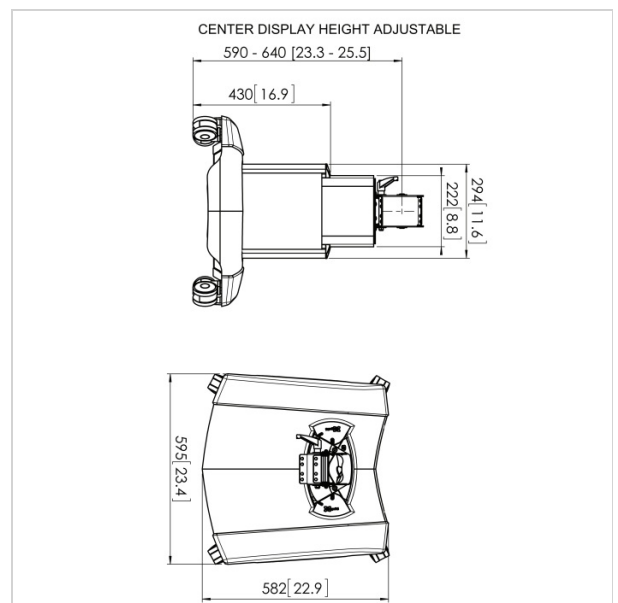

PFT 2515 Display trolley

Article number (SKU) 7325155
 Colour Black

Key Benefits

- Stylish design
- Easy to move
- TÜV certified

The PFT 2515 is especially designed for monitor use in studio's and on stage. But also for exhibitions, showrooms and specific retail applications this is an excellent trolley solution.

The series of AV trolleys are designed to provide maximum communication power or design integration. The trolley needs to be combined with the Connect-it interface bars and interface display strips.

PFT 2515 Display trolley

VOGEL'S HOLDING BV 2018 (c) All rights reserved
Subject to printing errors, technical and price
amendments
Date: 18-04-2018

www.vogels.com

Specifications

Product specifications

Product type number	PFT 2515
Article number (SKU)	7325155
Colour	Black
EAN single box	8712285331121
TÜV certified	Yes
Tilt	Tilt up to 60°
Guarantee	5 years
Min. screen size (inch)	32
Max. screen size (inch)	65
Max. weight load (kg)	70

Features

Remote controlled

Max. height of trolley/stand (mm)	740
Min. height mid display (mm)	590
Max. height mid display (mm)	640
Min. height of trolley/stand (mm)	640
Height (mm)	740